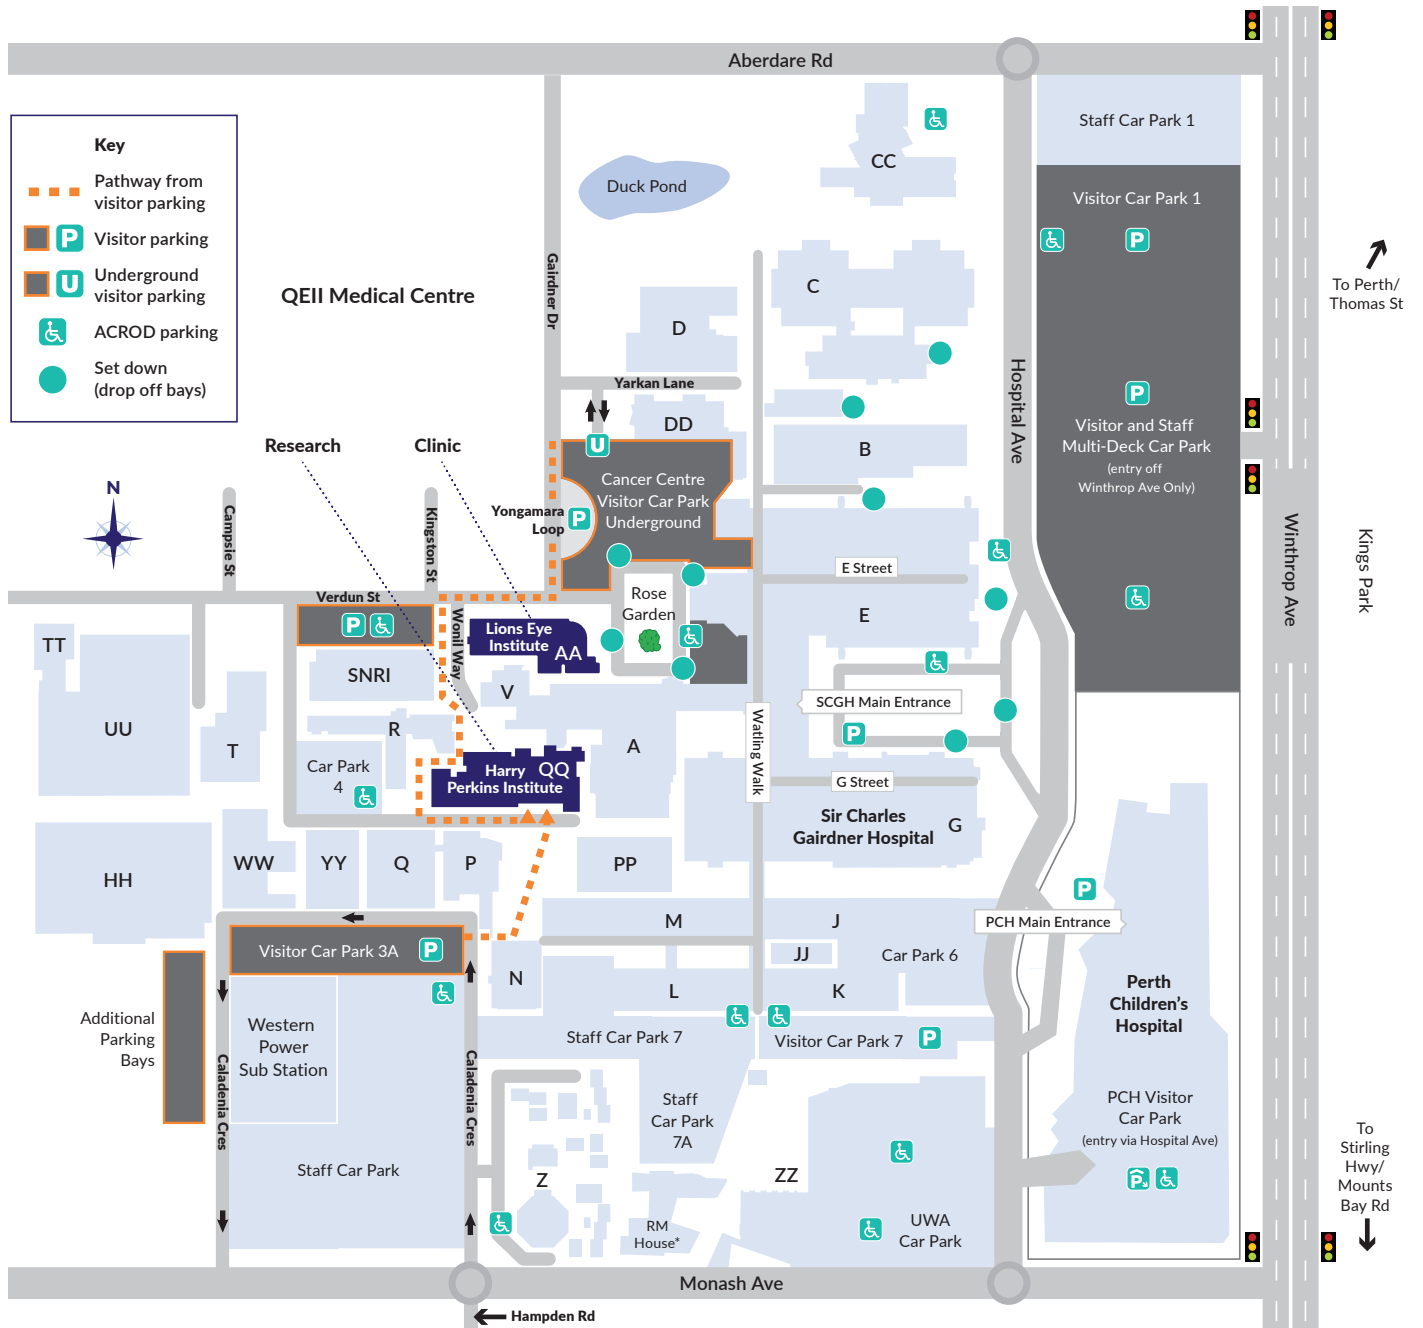

Parking map – Nedlands

Suggested parking

- Visitor Car Park 3A: enter off Monash Ave
- Cancer Centre Underground: enter off Yarkan Lane
- In front of the SNRI building: enter off Wonil Way

As parking can be limited at times, please allow extra time to find and pay for parking.